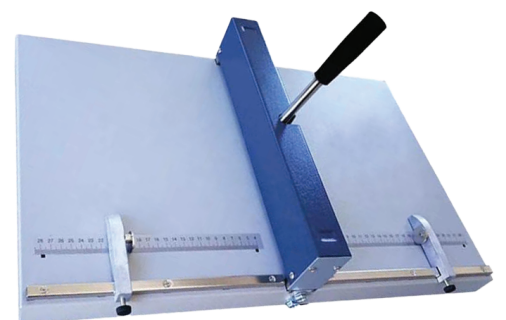

MARVEL
PRINT PACK SOLUTIONS

MANUAL CREASER

MACHINE 455 mm

H460

LEVER PRESS CREASING

HEAVY DUTY MECHANISM

SCALE FOR ALIGNMENT

Description

- **18 Inch Width**
- **Suitable for Digital volumes**
- **Rule Matrix Tool**
- **No Toner cracking**
- **Table Top Digital Creasing Machine**

Product Parameters

Model No.	H-460
Width	455mm
Creasing Depth	1mm
Creasing Way	Manual
Gross Weight	8kg
Dimensions	690*490*125mm