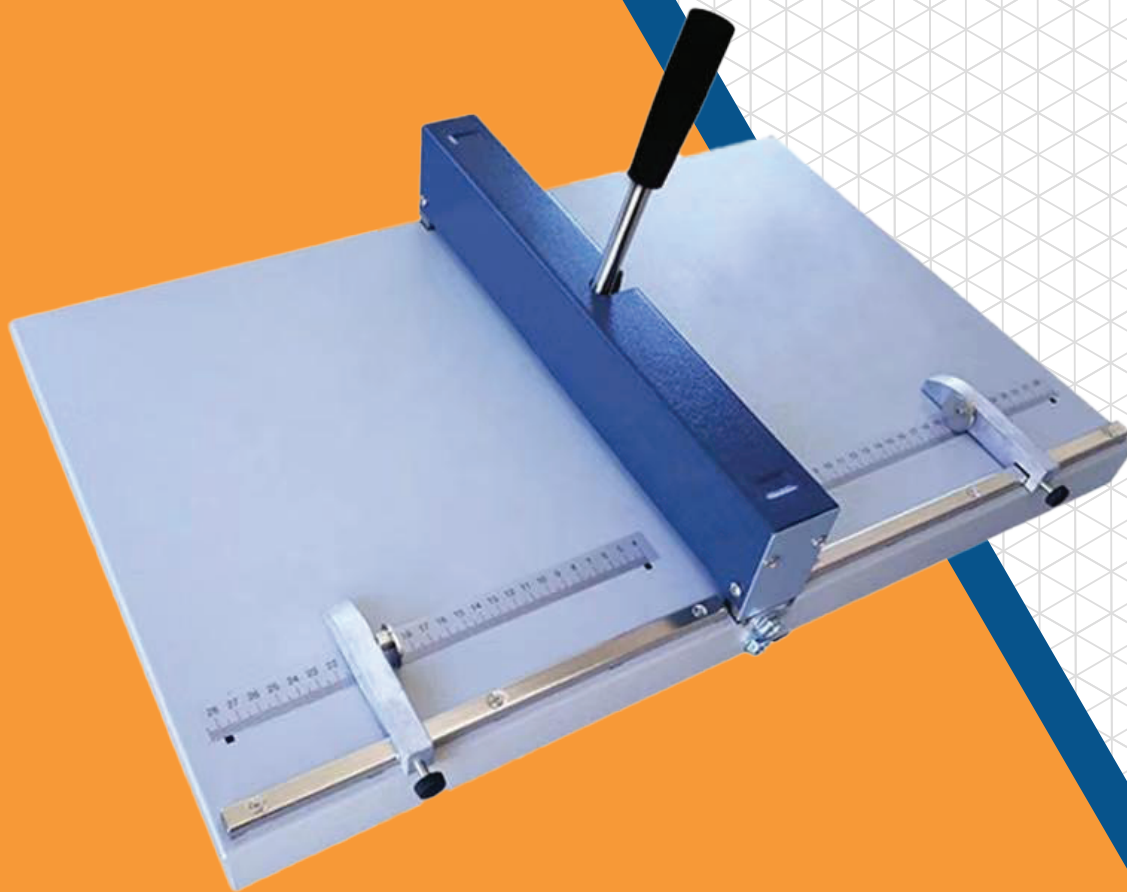

MARVEL
PRINT PACK SOLUTIONS

MANUAL CREASER

MACHINE 455 mm

H460

LEVER PRESS CREASING

HEAVY DUTY MECHANISM

SCALE FOR ALIGNMENT

Description

- **18 Inch Width**
- **Suitable for Digital volumes**
- **Rule Matrix Tool**
- **No Toner cracking**
- **Table Top Digital Creasing Machine**

Product Parameters

Model No.	H-460
Width	455mm
Creasing Depth	1mm
Creasing Way	Manual
Gross Weight	8kg
Dimensions	690*490*125mm