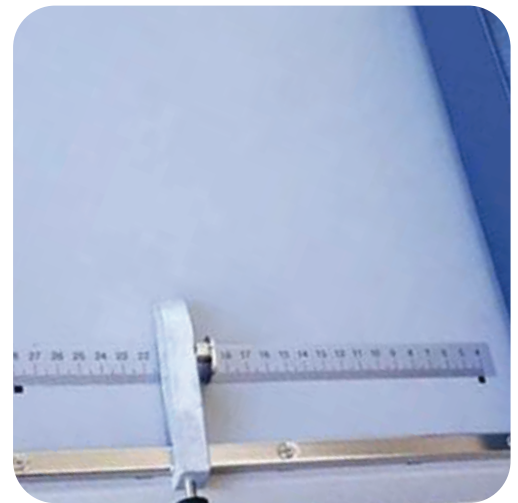

MARVEL
PRINT PACK SOLUTIONS

MANUAL CREASER

MACHINE 455 mm

H460

LEVER PRESS CREASING

HEAVY DUTY MECHANISM

SCALE FOR ALIGNMENT

Description

- **18 Inch Width**
- **Suitable for Digital volumes**
- **Rule Matrix Tool**
- **No Toner cracking**
- **Table Top Digital Creasing Machine**

Product Parameters

Model No.	H-460
Width	455mm
Creasing Depth	1mm
Creasing Way	Manual
Gross Weight	8kg
Dimensions	690*490*125mm