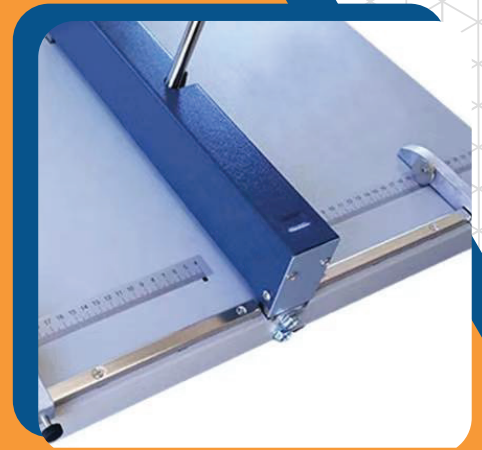

MARVEL
PRINT PACK SOLUTIONS

MANUAL CREASER

MACHINE 455 mm

H460

LEVER PRESS CREASING

HEAVY DUTY MECHANISM

SCALE FOR ALIGNMENT

Description

- **18 Inch Width**
- **Suitable for Digital volumes**
- **Rule Matrix Tool**
- **No Toner cracking**
- **Table Top Digital Creasing Machine**

Product Parameters

Model No.	H-460
Width	455mm
Creasing Depth	1mm
Creasing Way	Manual
Gross Weight	8kg
Dimensions	690*490*125mm